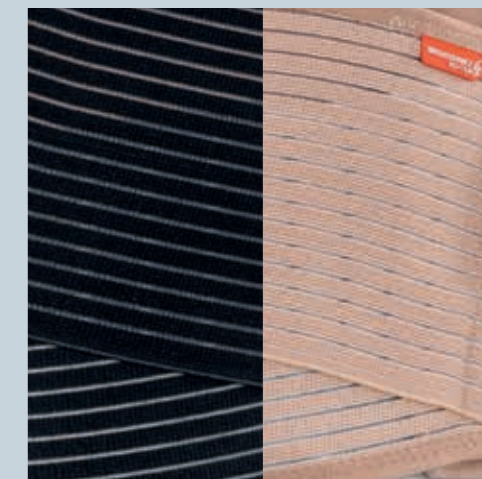

FRONT STAYS

FRONT HANDLE

to facilitate closing

FRONT VELCRO® CLOSURE

Say hello Easyco
and goodbye to
back pain!

EASYCO PLUS

CRISS-CROSSED EXTERNAL ELASTIC TIE-RODS

as a reinforcement, with a Velcro® fastening system (only plus version)

REINFORCED ELASTIC BACK

(only basic version)

4 LIGHTWEIGHT AND FLEXIBLE RODS ON THE BACK

(width 20 mm, height 20/22 cm)

STRUCTURE MADE OF RIBBED ELASTOMER FABRIC

2 DIFFERENT COLORS: BEIGE AND BLACK